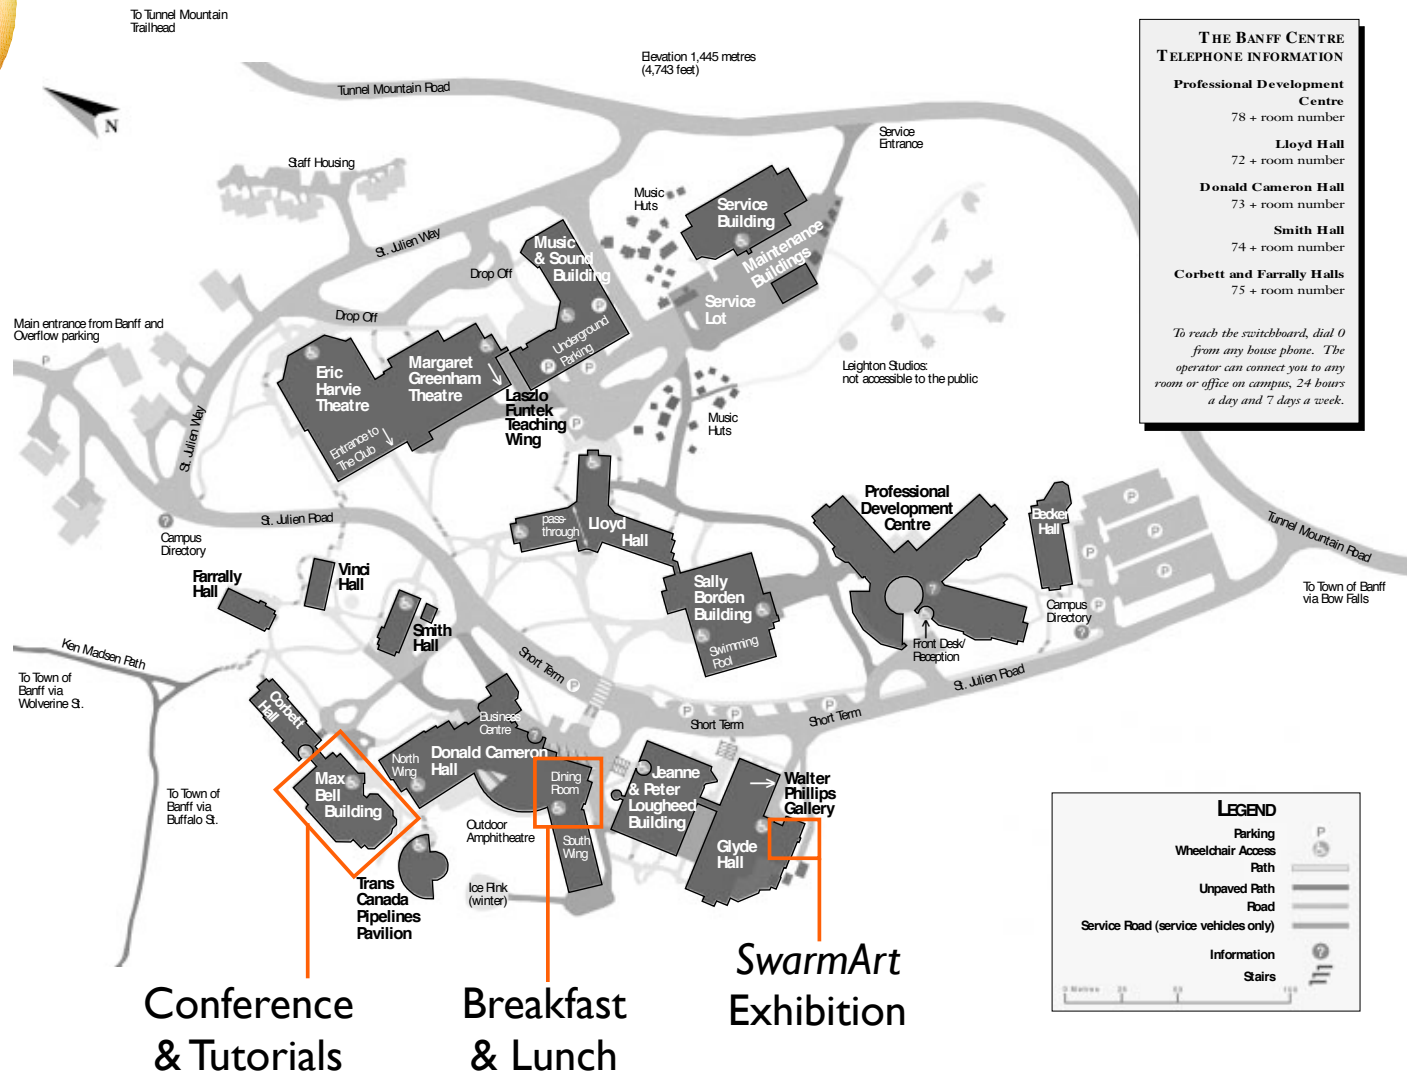

IMS 2004
Banff, Alberta, CANADA

6th International Mathematica Symposium

August 1 - 6, 2004

Banff Centre Site Map

**THE BANFF CENTRE
TELEPHONE INFORMATION**

**Professional Development
Centre**
78 + room number

Lloyd Hall
72 + room number

Donald Cameron Hall
73 + room number

Smith Hall
74 + room number

Corbett and Farrally Halls
75 + room number

To reach the switchboard, dial 0 from any house phone. The operator can connect you to any room or office on campus, 24 hours a day and 7 days a week.

LEGEND

- Parking
- Wheelchair Access
- Path
- Unpaved Path
- Road
- Service Road (service vehicles only)
- Information
- Stairs

0 Meters 25 50 100